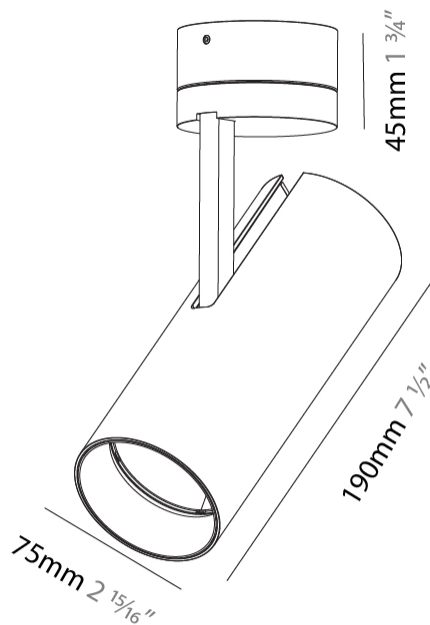

GENERAL

Series: Imagine
Subseries: Imagine 75
Brand: Prolicht
Division: Architectural
Mounting Type: Surface
Mounting Location: Ceiling
Subcategory: Spots

PHYSICAL

Shape: Cylinder
Diameter (mm): 75
Diameter (in): 2 ¹⁵/₁₆
Height (mm): 190
Height (in): 7 ¹/₂
Max. Overall Height (mm): 235
Max. Overall Height (in): 9 ¹/₄
Light Distribution: Adjustable / Direct
Weight (kg): 0.919
Weight (lbs): 2.02
Fixture Finish: SSR / BKV / CWI / CRY / HAB / LAG / UFT / ITA / RUA / RUR / MIC / FTG / MYG / TWT / LOD / PUS / FRO / FUP / KIA / POP / BLS / SPG / MEY / GOH / GUM / CHC / COM / ABZ / JAG / OBR / MOS / ROR
Fixture Material: Aluminum Die Cast

ELECTRICAL

Lamp Type: LED (Zhaga Standard)
Input Wattage (W): 20.9
Total Output Wattage (W): 19
Dimming: Tri-Mode (Non-Dimming and Phase Dimming (120Vac only) and 0-10V Dimming)
Driver Included: Yes
Driver Location: Integrated
Driver Type: Constant Current - Universal
Driver Class: Class 2
Input Voltage (V): 120 - 277
Constant Current (MA): 500

LED

Number of LEDs: 1
Color Temperature (°K): 2700 / 3000 / 3500 / 4000
Max. Delivered Lumen (lm): 1490 / 1530 / 1607 / 1640
CRI: >90 CRI
Lamp Life (hrs): 50000

OPTICAL

Reflector°: 20 / 25 / 40
Adjustability: Rotational 350°; Tilt 90°

RATINGS AND CERTIFICATIONS

Certified By: Certified for North American Standards
IP rating: IP20